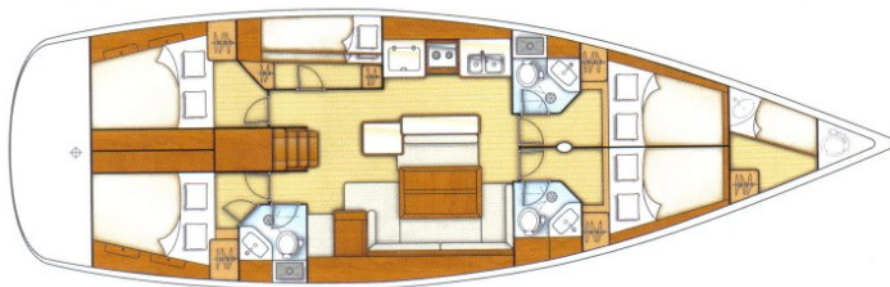

JENKINS MARINE

Specialised Workboats & Barges

Cork Malt II is a spacious and well presented commercial charter yacht, and is available to charter for private or corporate events. She is certificated for operations MCA Cat 2 standard, up to 60NM from a safe haven day or night.

Certification	MCA Cat 2	Propulsion	1 x 75 hp
Length Overall	15.42 m	Generator	1 x 5 KVA
Breadth Overall	4.82 m	Capacity	8 persons
Fuel capacity	400 L	Cabins/Berths	6 x cabins
Draft	2.00 m		

5-cabin version + Stem cabin